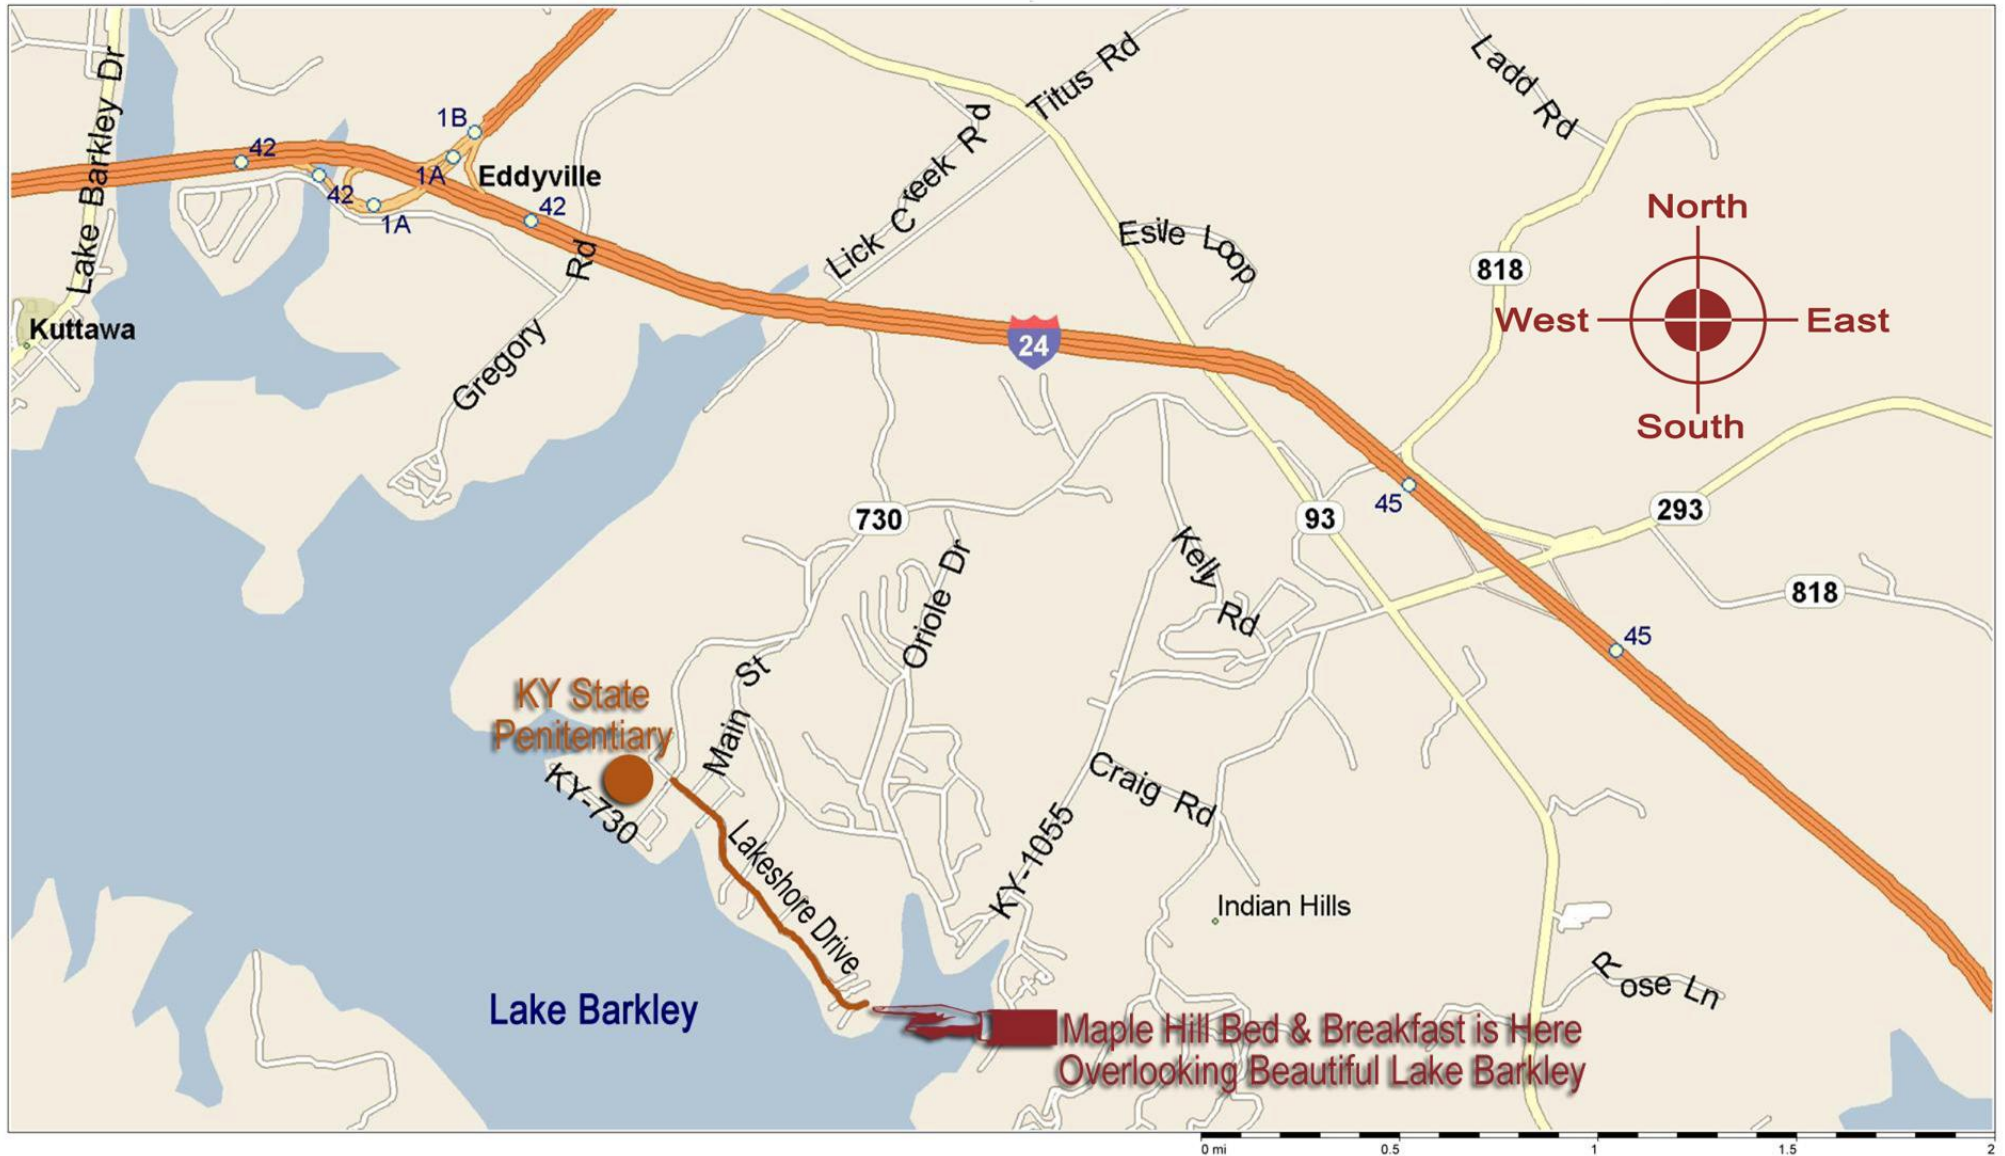

Maple Hill Bed & Breakfast...13 Maple Hill Drive...Eddyville, KY 42038...(270) 388-4963

**I-24 to Exit 45...293 West to 93...North on 93 to 730...West on 730 to Lakeshore Drive
Follow Lakeshore Drive to Maple Hill Bed & Breakfast**